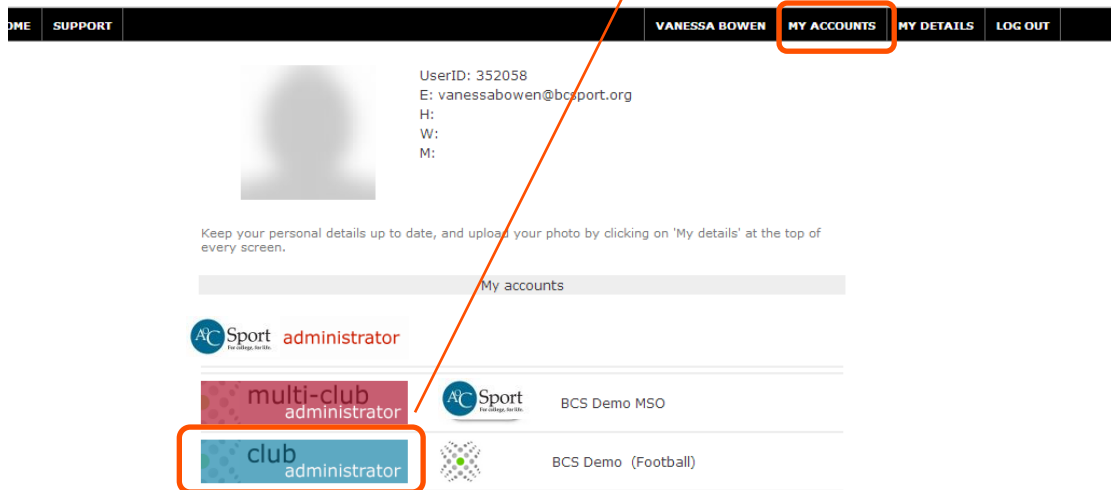

Sport
For college, for life.

FIXTURESLIVE

Changing Fixture Details

How to change the time/date/venue of a fixture

AoC Sport

8/9/2014

1. To enter your fixture result on Fixtures Live you must first log in to your Fixtures Live account. If you do not have a Fixtures Live account please contact your relevant sports contact at AoC Sport and they will set you up with one.
2. Once you have logged in you should click on 'My Accounts' which will bring up a page like this. You should then click on 'Club Administrator' for your relevant sports team – so football for this example.