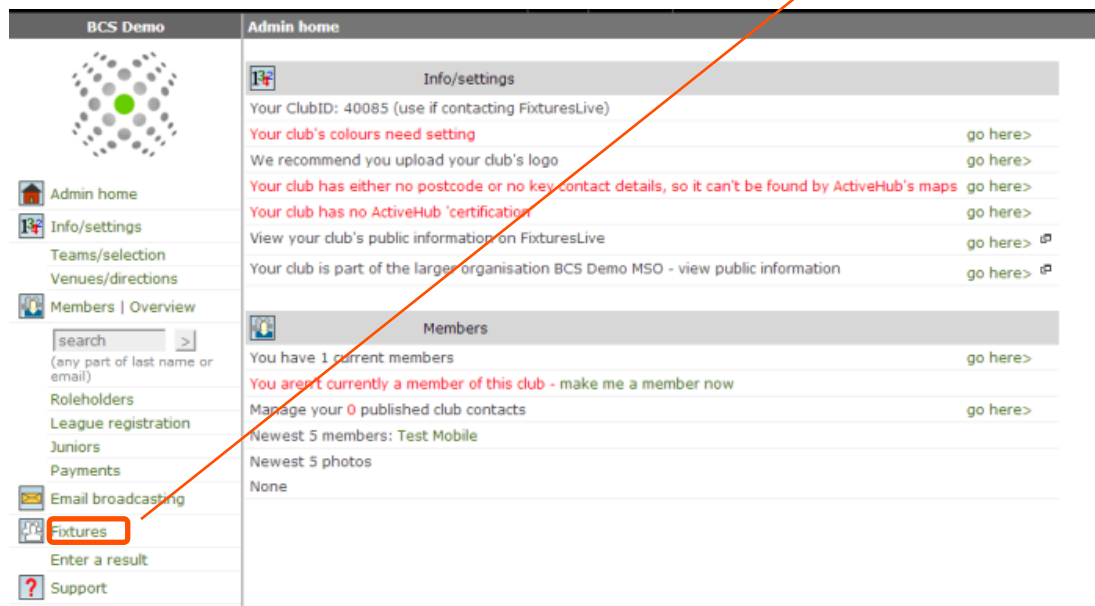

Sport
For college, for life.

FIXTURESLIVE

Changing Fixture Details

How to change the time/date/venue of a fixture

AoC Sport

8/9/2014

1. To enter your fixture result on Fixtures Live you must first log in to your Fixtures Live account. If you do not have a Fixtures Live account please contact your relevant sports contact at AoC Sport and they will set you up with one.
2. Once you have logged in you should click on 'My Accounts' which will bring up a page like this. You should then click on 'Club Administrator' for your relevant sports team – so football for this example.

3. Once you are in your Club Administrator Account, click on 'Fixtures'.

4. Then you will see a list of all of your home fixtures, you can only edit your home fixtures so will need to contact the away team if you need to change one of theirs too. Click on the pencil by the side of the fixture you wish to edit.