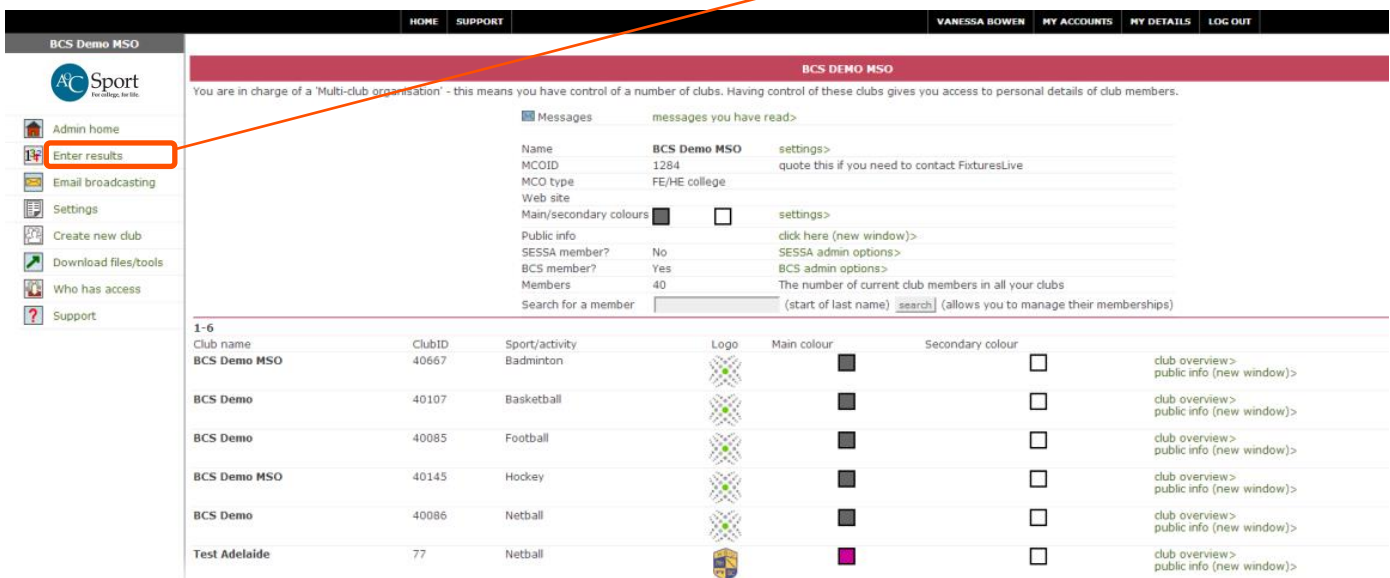

Sport
For college, for life.

FIXTURESLIVE

Entering a Fixture Result

How to enter a fixture result using Fixtures Live

AoC Sport

12/9/2014

1. To enter your fixture result on Fixtures Live you must first log in to your Fixtures Live account. If you do not have a Fixtures Live account please contact your relevant sports contact at A Sport and they will set you up with one.
2. Once you have logged in you should click on 'My Accounts' which will bring up a page like this. You should then click on 'Multi-Club Administrator', NOT club administrator as this will not bring up your fixtures.

3. Once you are in your Multi-Club Administrator Account, click on 'Enter Results'.

- Then click on the fixture you wish to enter your result for out of the available list. If your fixture does not appear here please check the league table as it may have already been entered.