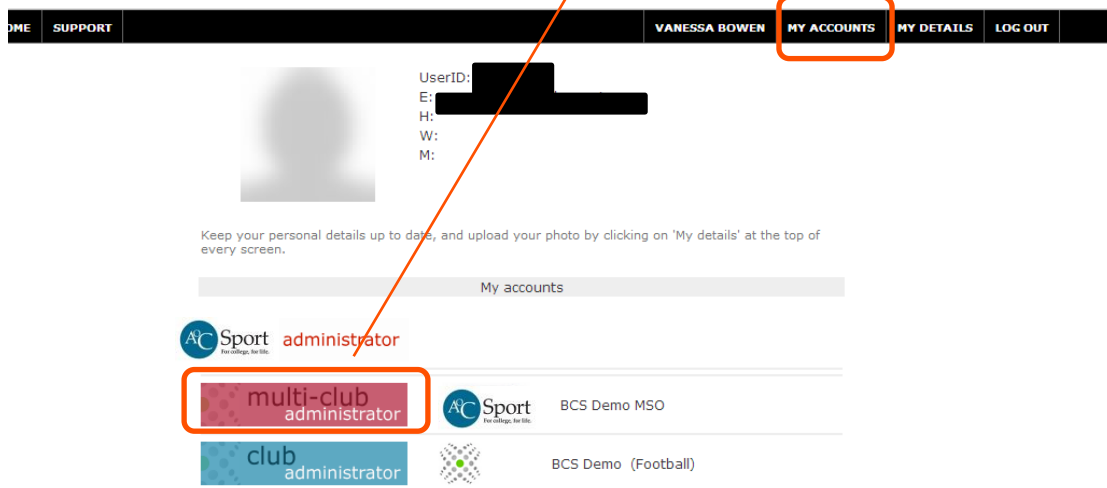

Sport
For college, for life.

FIXTURESLIVE

Entering a Fixture Result

How to enter a fixture result using Fixtures Live

AoC Sport

12/9/2014

1. To enter your fixture result on Fixtures Live you must first log in to your Fixtures Live account. If you do not have a Fixtures Live account please contact your relevant sports contact at A Sport and they will set you up with one.
2. Once you have logged in you should click on 'My Accounts' which will bring up a page like this. You should then click on 'Multi-Club Administrator', NOT club administrator as this will not bring up your fixtures.

3. Once you are in your Multi-Club Administrator Account, click on 'Enter Results'.

- Then click on the fixture you wish to enter your result for out of the available list. If your fixture does not appear here please check the league table as it may have already been entered.